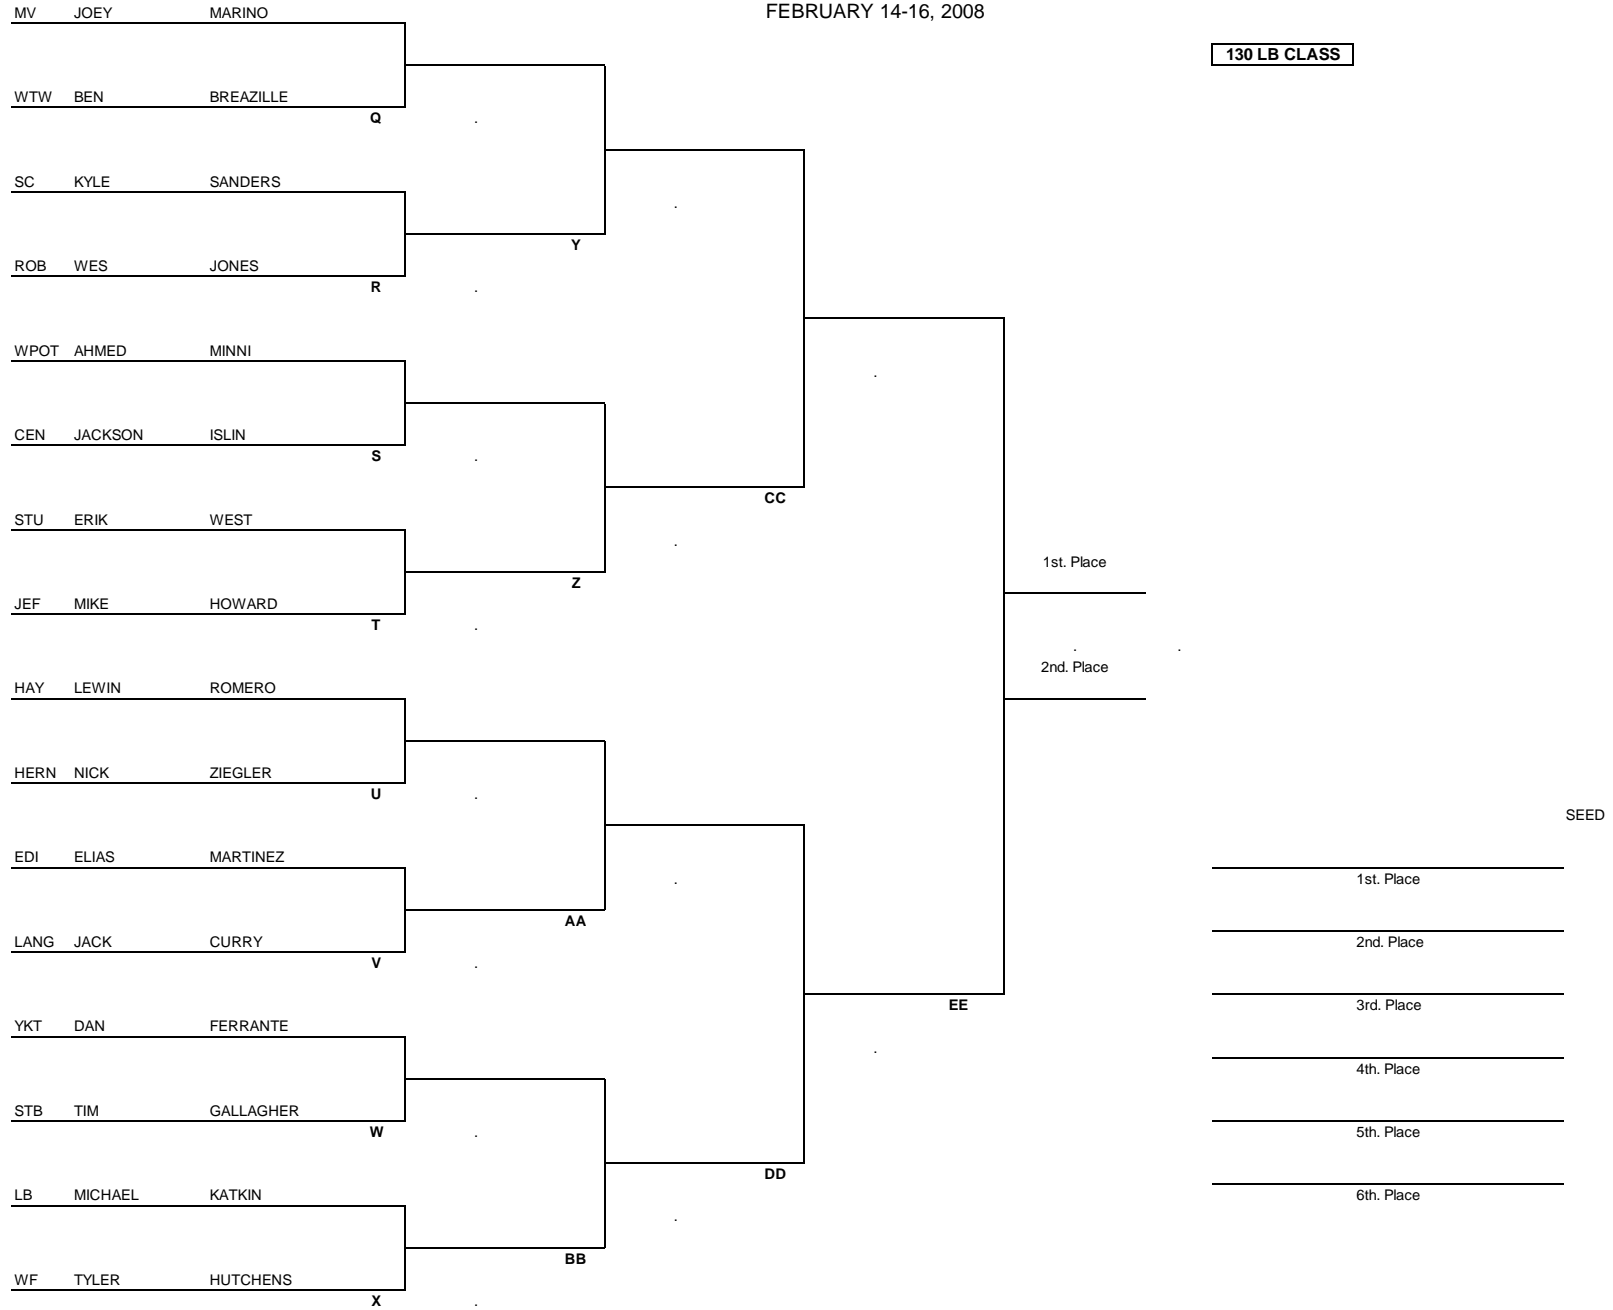

NORTHERN REGION WRESTLING TOURNAMENT
FEBRUARY 14-16, 2008

130 LB CLASS