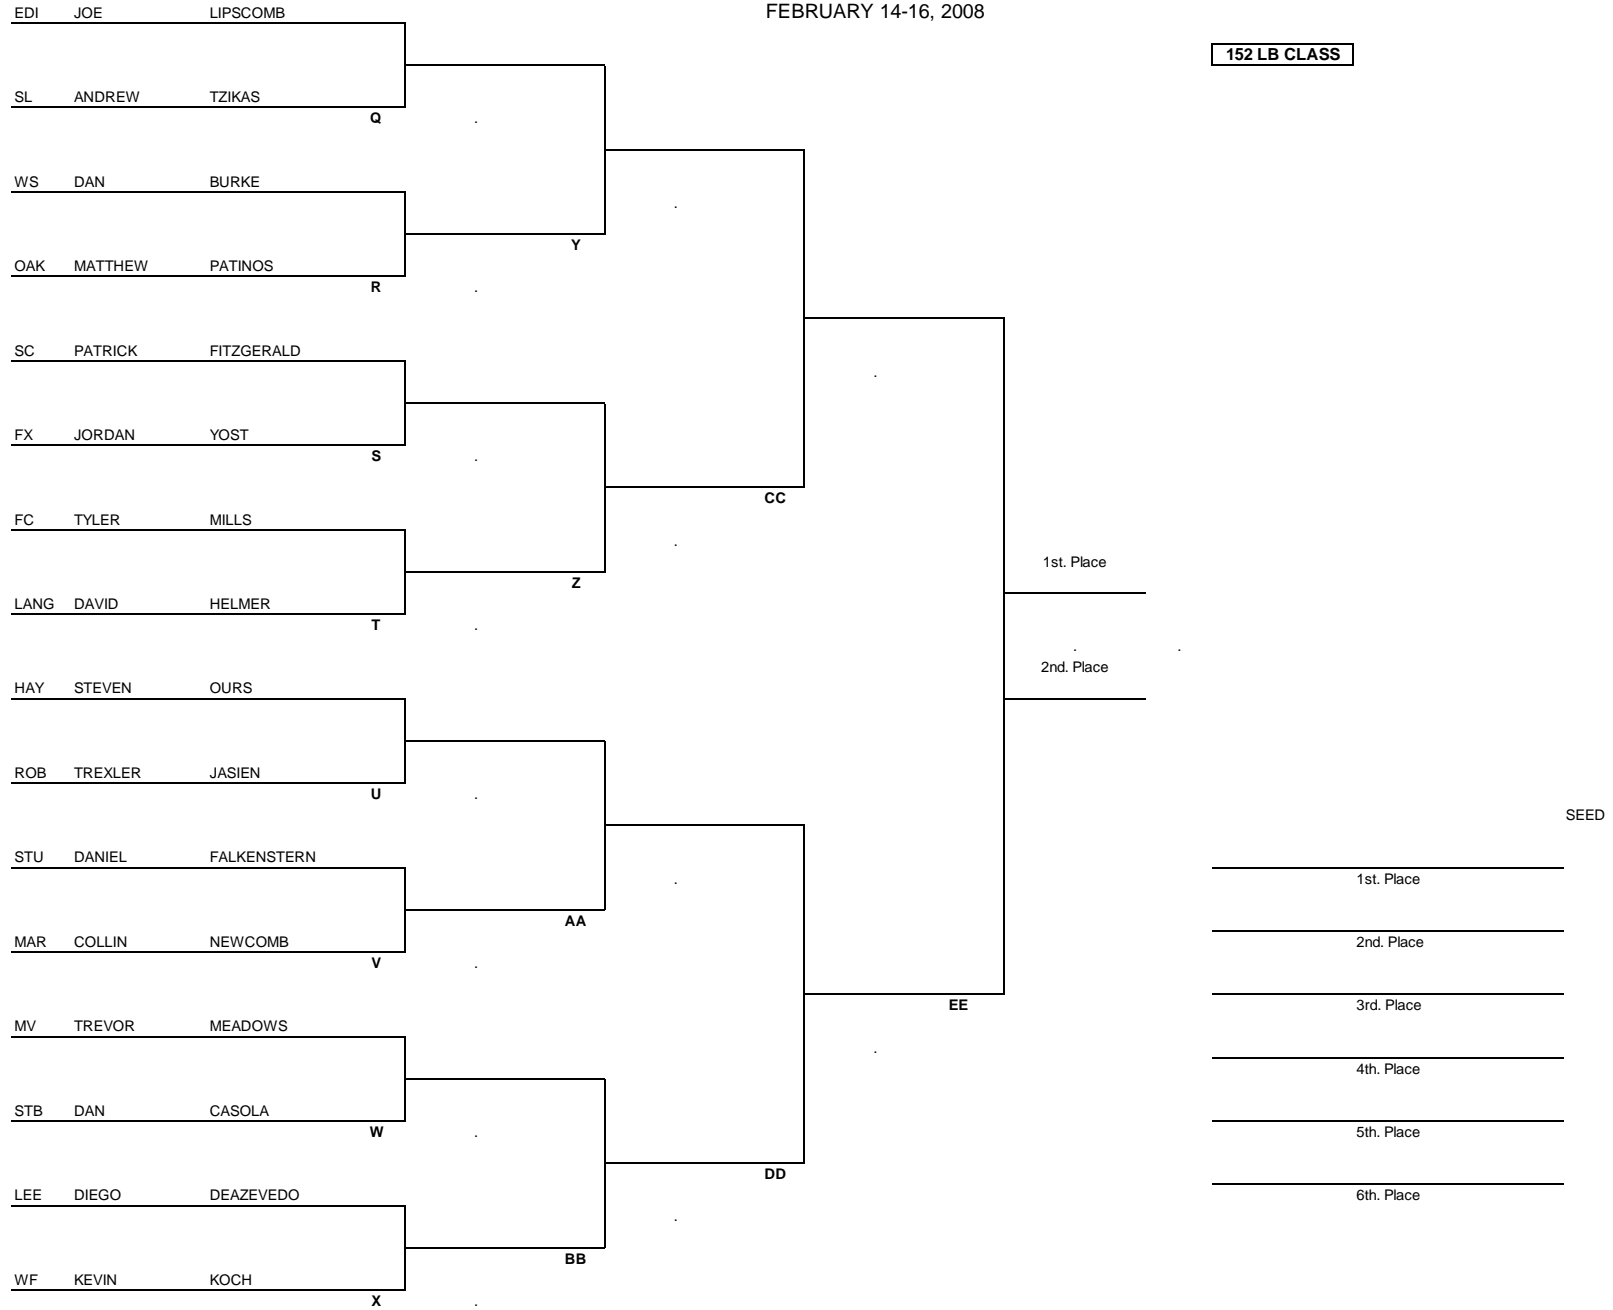

145 LB CLASS

DOUBLE ELIMINATION

NORTHERN REGION WRESTLING TOURNAMENT
 FEBRUARY 14-16, 2008

152 LB CLASS

NORTHERN REGION WRESTLING TOURNAMENT
 FEBRUARY 14-16, 2008

160 LB CLASS

DOUBLE ELIMINATION

NORTHERN REGION WRESTLING TOURNAMENT
 FEBRUARY 14-16, 2008