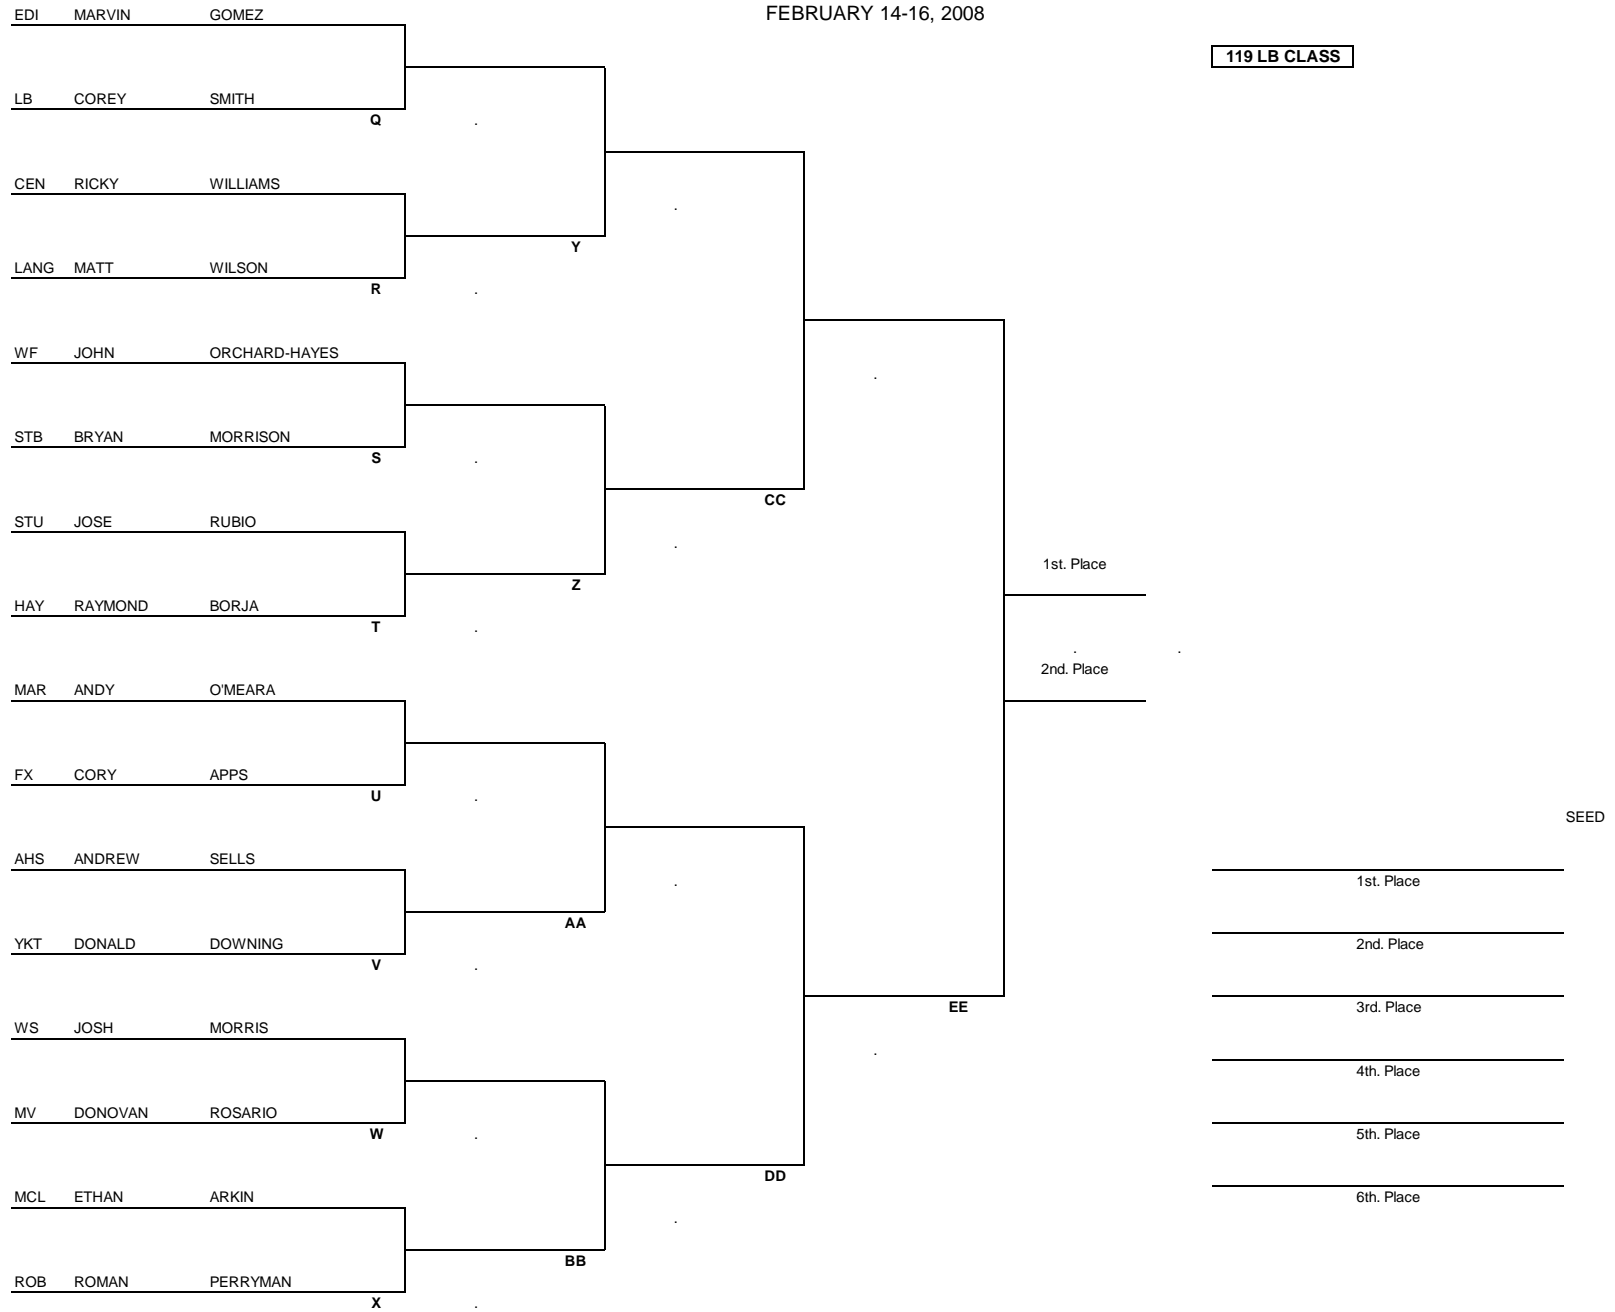

NORTHERN REGION WRESTLING TOURNAMENT
FEBRUARY 14-16, 2008

119 LB CLASS