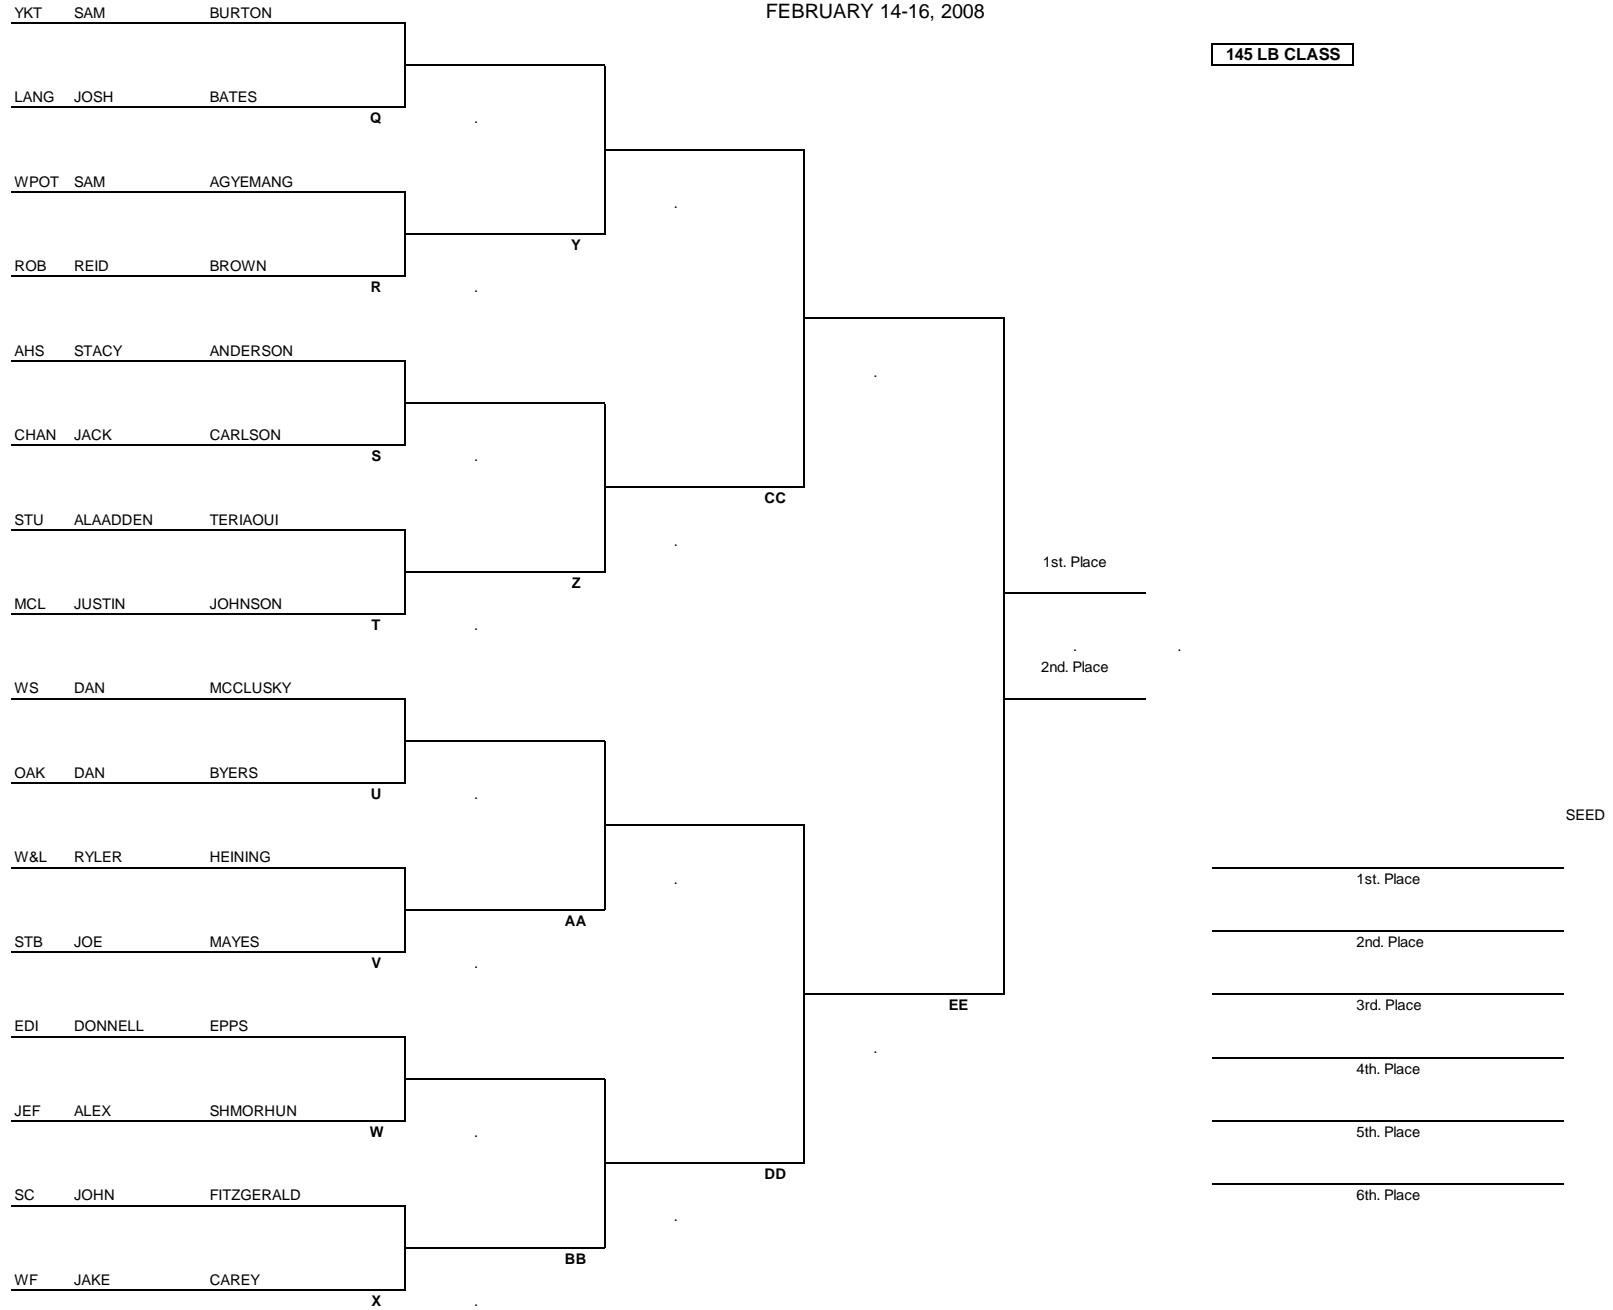

NORTHERN REGION WRESTLING TOURNAMENT
FEBRUARY 14-16, 2008

145 LB CLASS