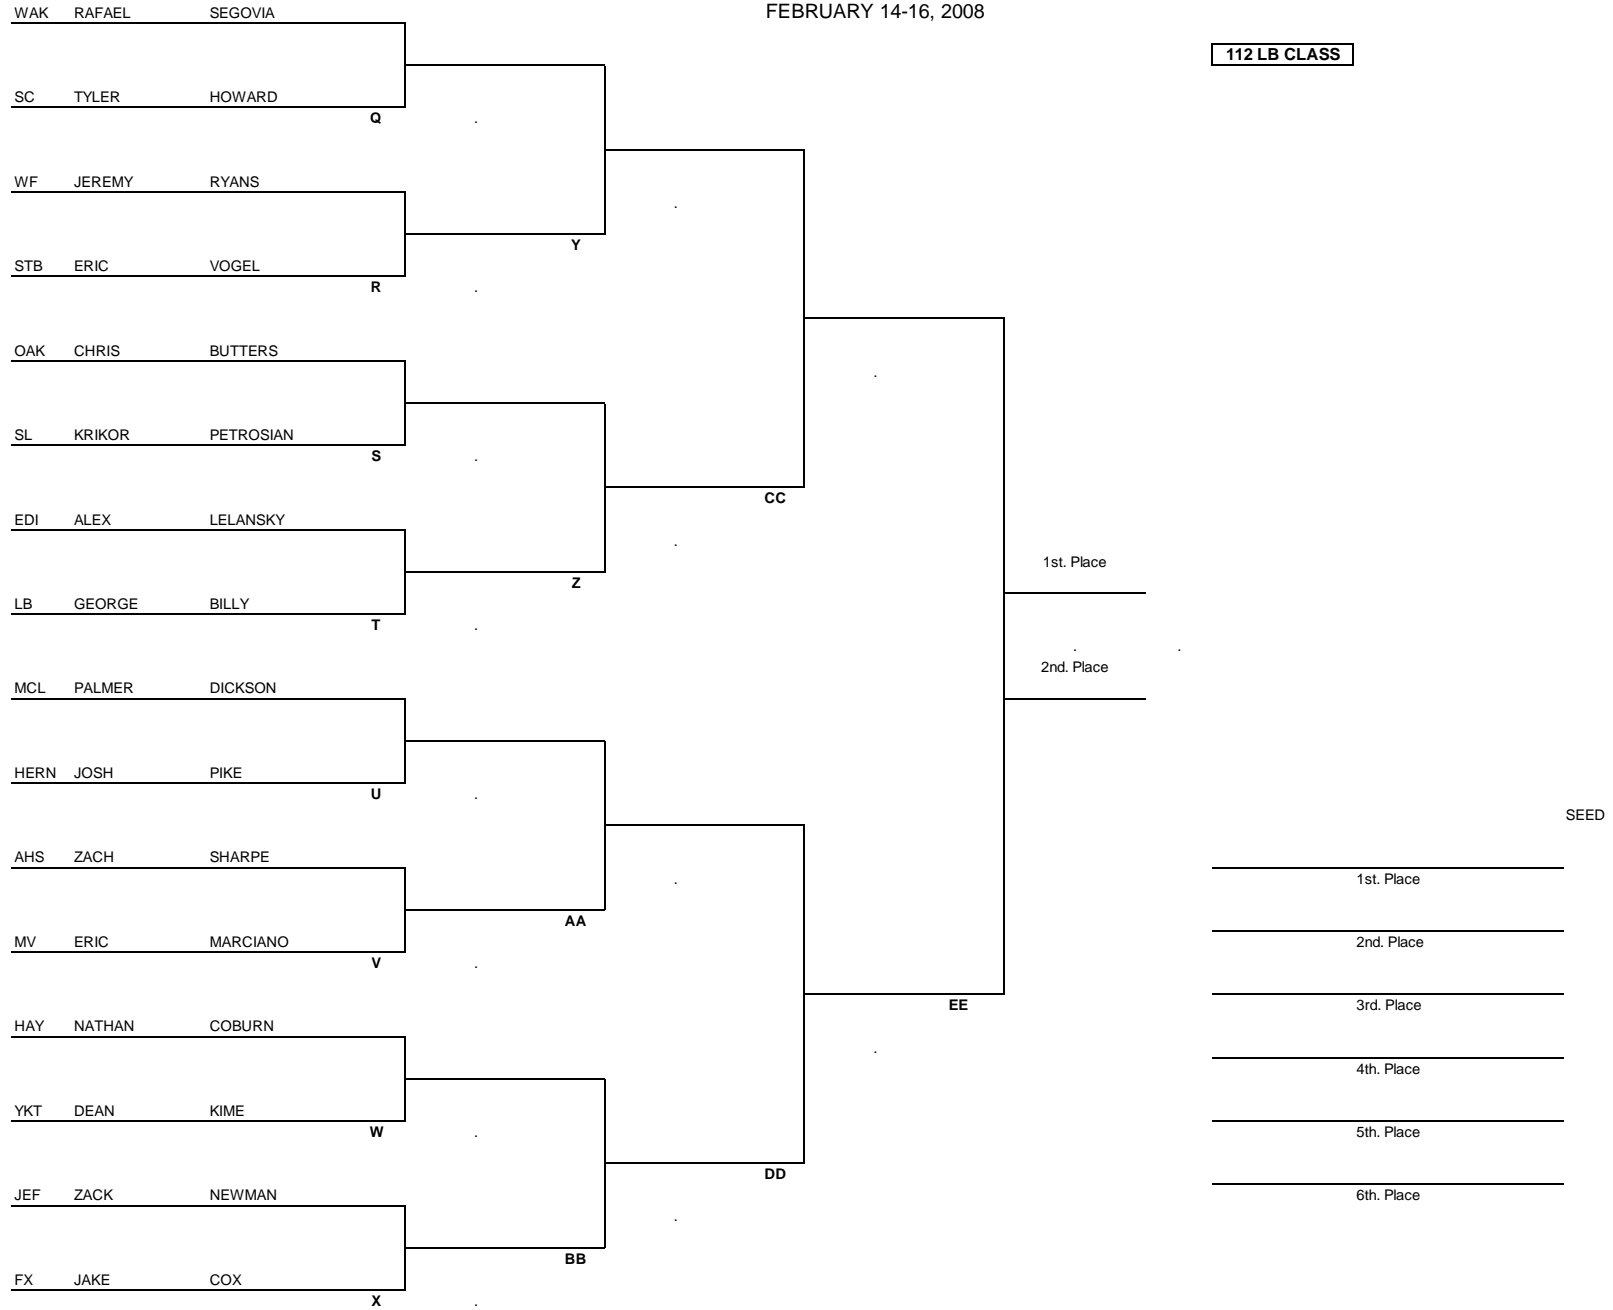

4th. Place

5th. Place

6th. Place

DOUBLE ELIMINATION

NORTHERN REGION WRESTLING TOURNAMENT
 FEBRUARY 14-16, 2008

112 LB CLASS

DOUBLE ELIMINATION

NORTHERN REGION WRESTLING TOURNAMENT
 FEBRUARY 14-16, 2008