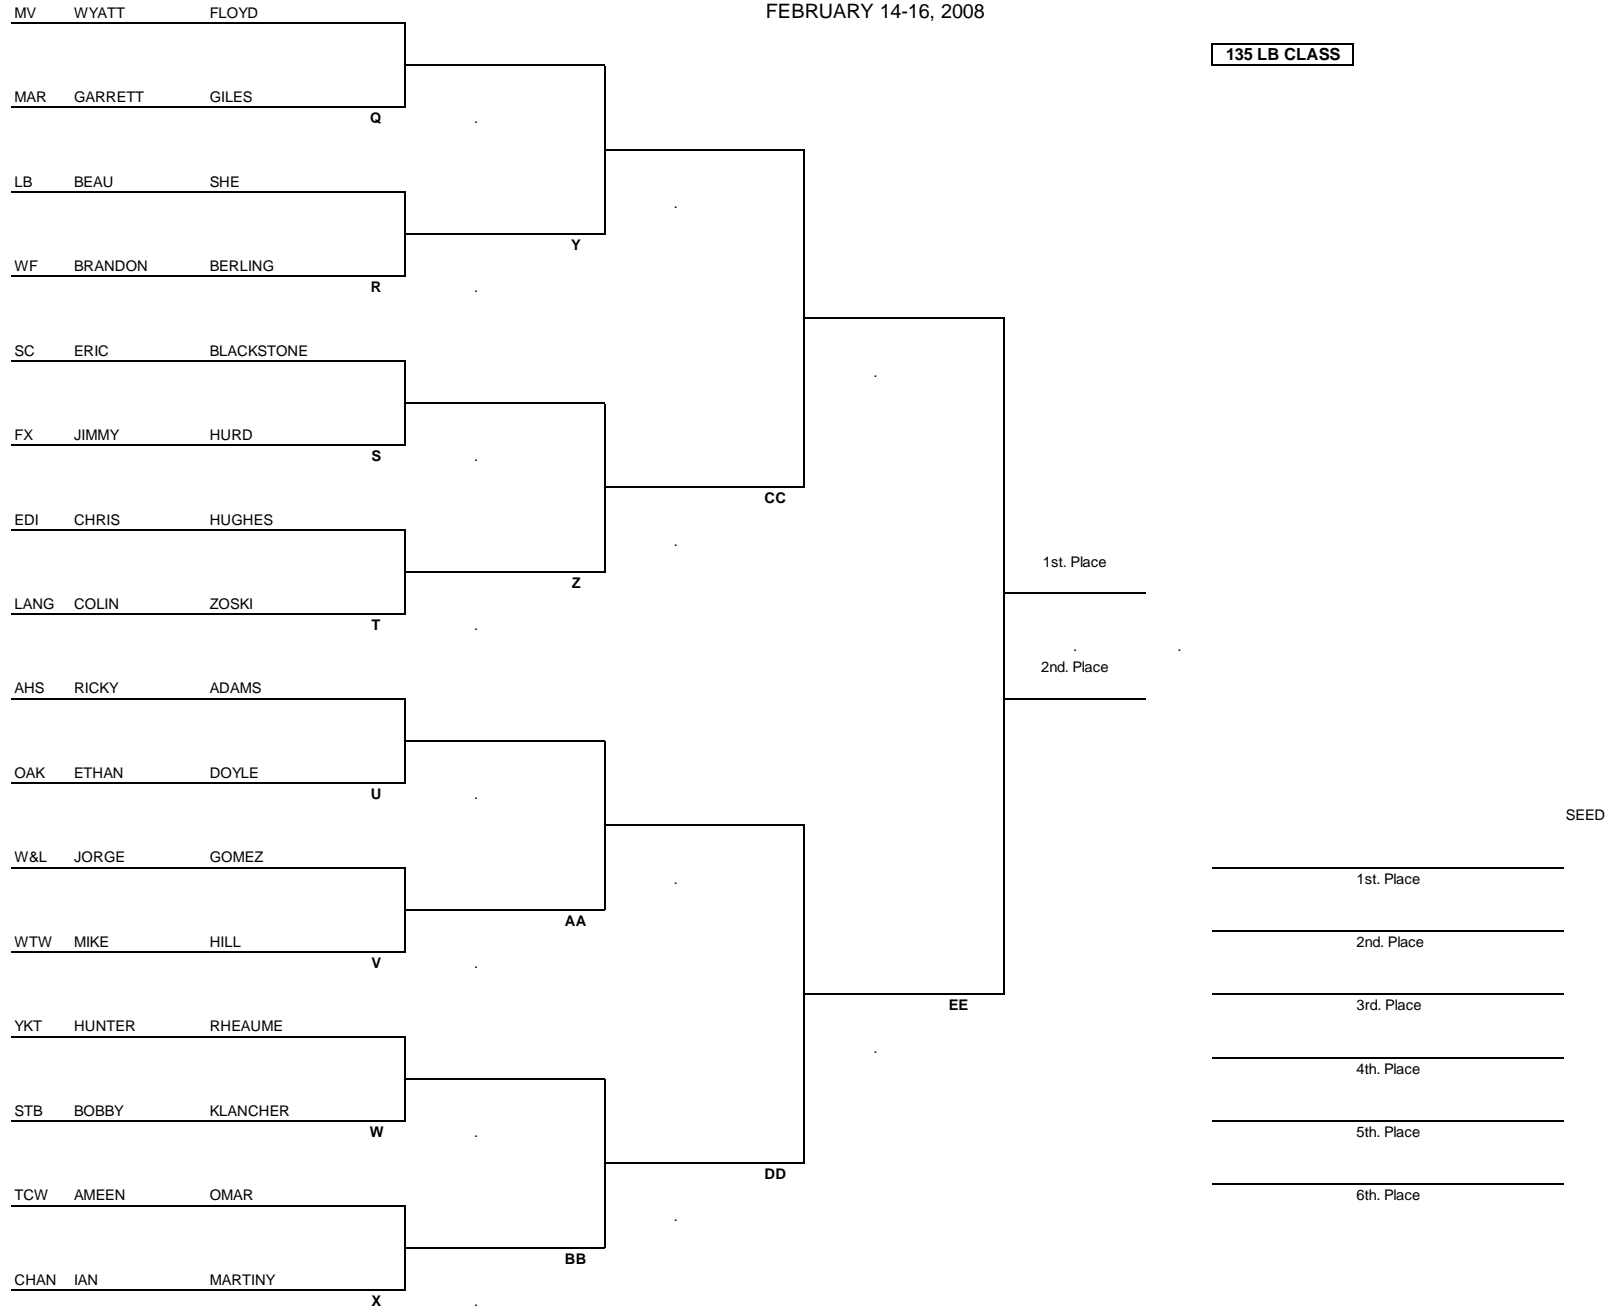

NORTHERN REGION WRESTLING TOURNAMENT
 FEBRUARY 14-16, 2008

130 LB CLASS

DOUBLE ELIMINATION

NORTHERN REGION WRESTLING TOURNAMENT
 FEBRUARY 14-16, 2008

135 LB CLASS

DOUBLE ELIMINATION

NORTHERN REGION WRESTLING TOURNAMENT
 FEBRUARY 14-16, 2008