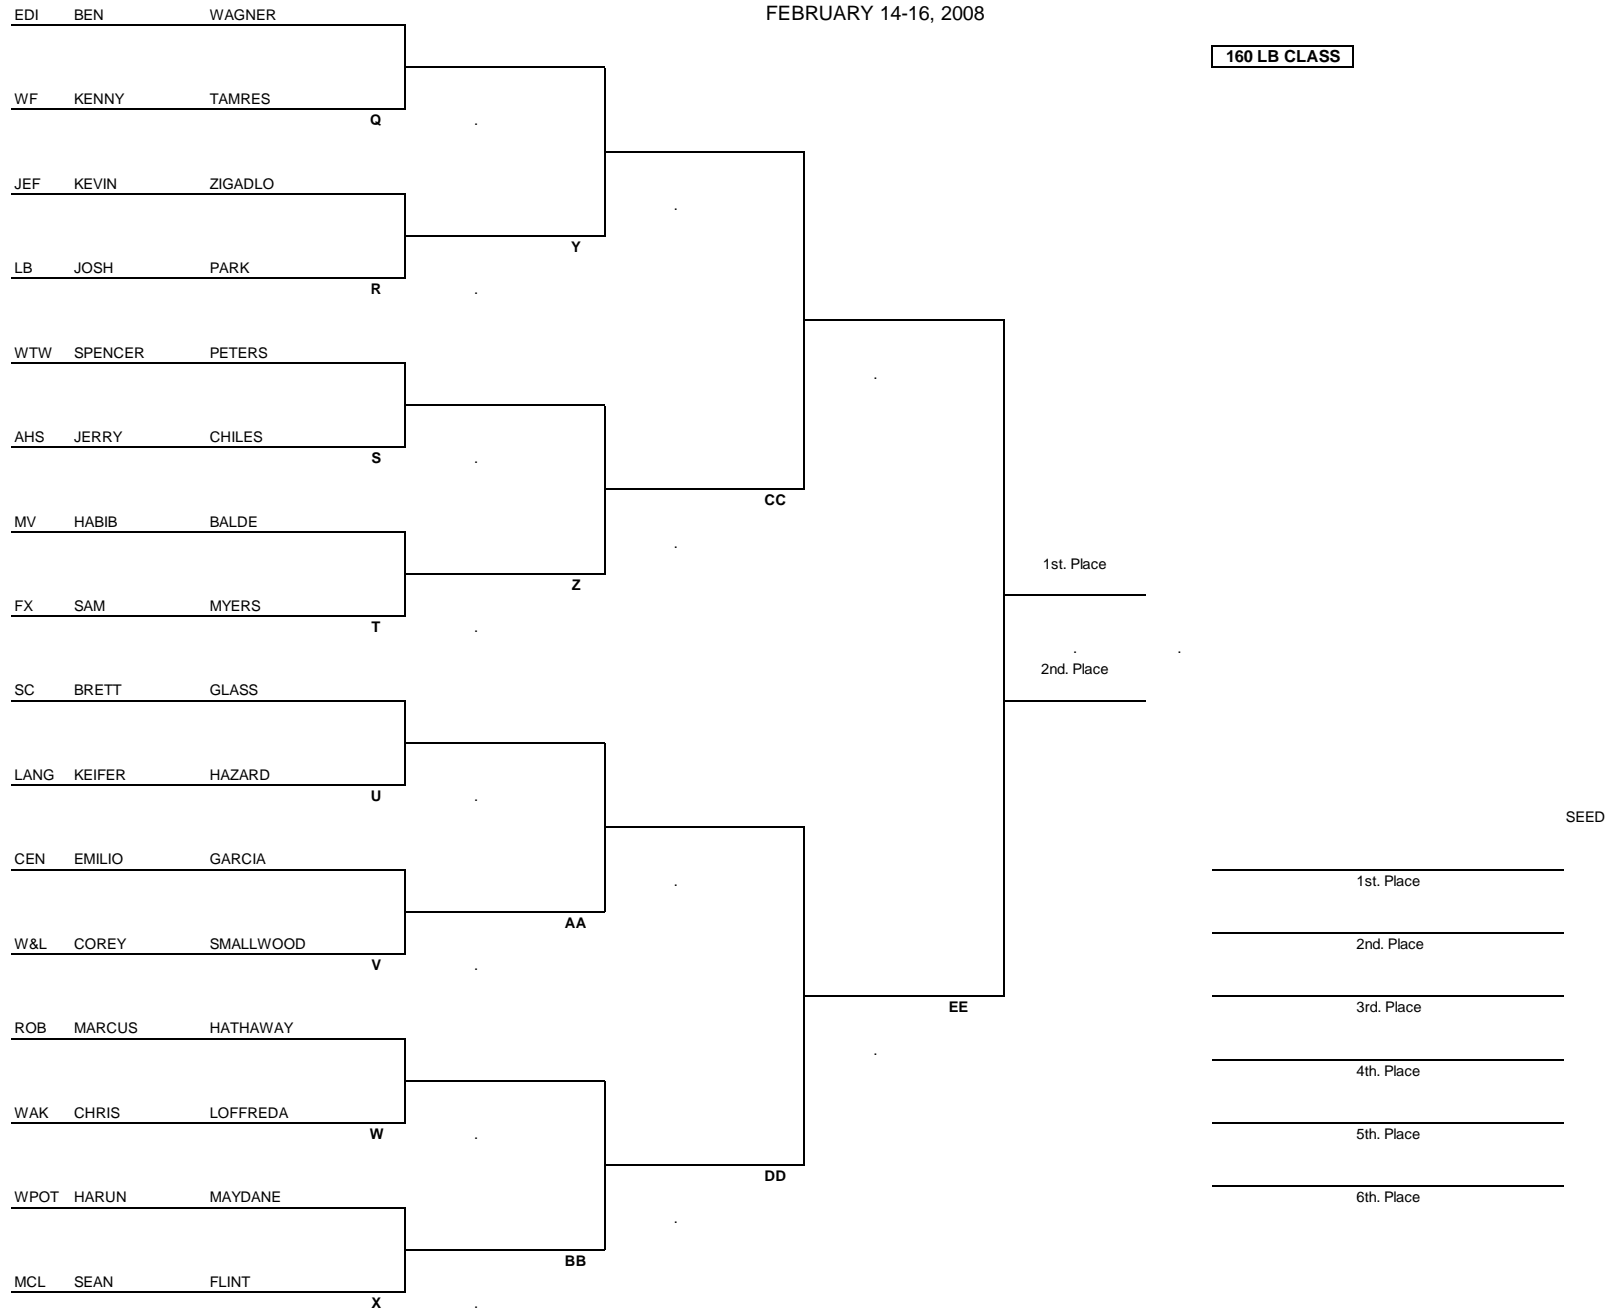

145 LB CLASS

DOUBLE ELIMINATION

NORTHERN REGION WRESTLING TOURNAMENT
 FEBRUARY 14-16, 2008

152 LB CLASS

NORTHERN REGION WRESTLING TOURNAMENT
 FEBRUARY 14-16, 2008

160 LB CLASS

DOUBLE ELIMINATION

NORTHERN REGION WRESTLING TOURNAMENT
 FEBRUARY 14-16, 2008